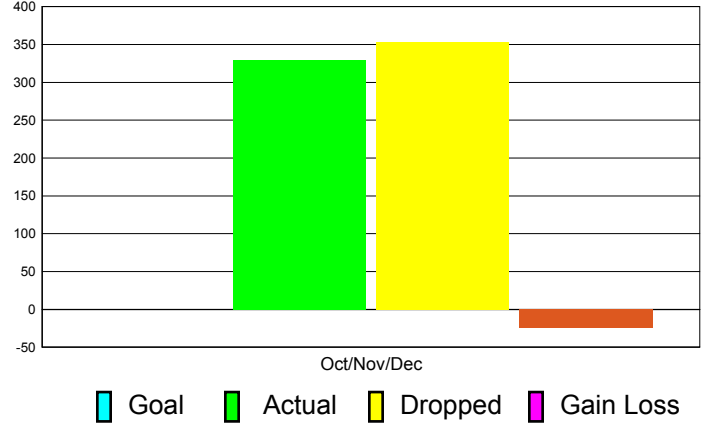

Membership Results 2011-2012

Goal, New, Dropped, Gain/Loss