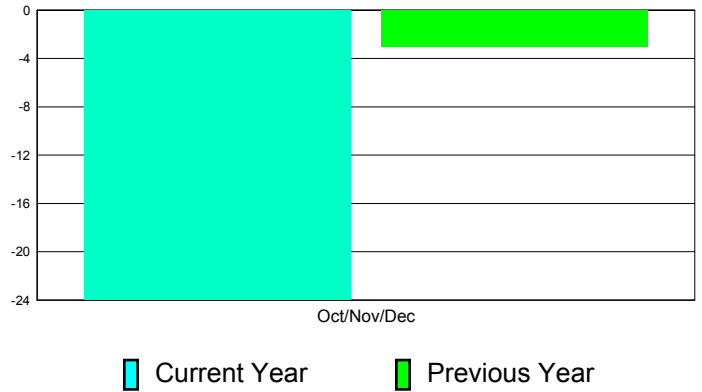

Comparison of Membership Gain/Loss

Current Year Compared to the Previous Year