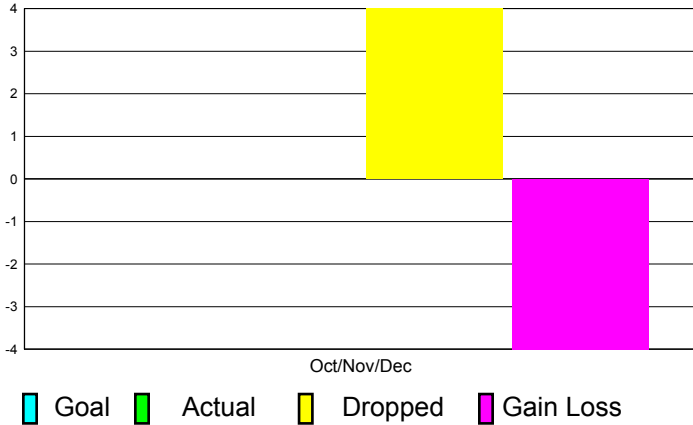

GMT Reports for District (or Undistricted) **District 108 YA**

GMT: Federico STEINHAUS

Location: ITALY

GMT CA: 4

CLUBS

**Club Results
2011-2012**

**Clubs
2010-2011**

Month	New Club Goal	Actual New Clubs	Actual Dropped Clubs	Gain/Loss of Clubs	Gain/Loss of Clubs
Oct/Nov/Dec	0	0	4	-4	-4
Totals	0	0	4	-4	-4

Club Results 2011-2012

Goal, New, Dropped, Gain/Loss

Comparison of Club Gain/Loss

Current Year Compared to the Previous Year

YTD Status Quo Clubs 2010-2011

Status Quo Clubs Compared to Status Quo Members

MEMBERSHIP