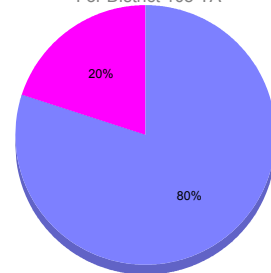

Membership Results 2011-2012

Goal, New, Dropped, Gain/Loss

Comparison of Membership Gain/Loss

Current Year Compared to the Previous Year

Gender Comparison 2010-2011

For District 108 YA

Oct/Nov/Dec

■ Male ■ Female